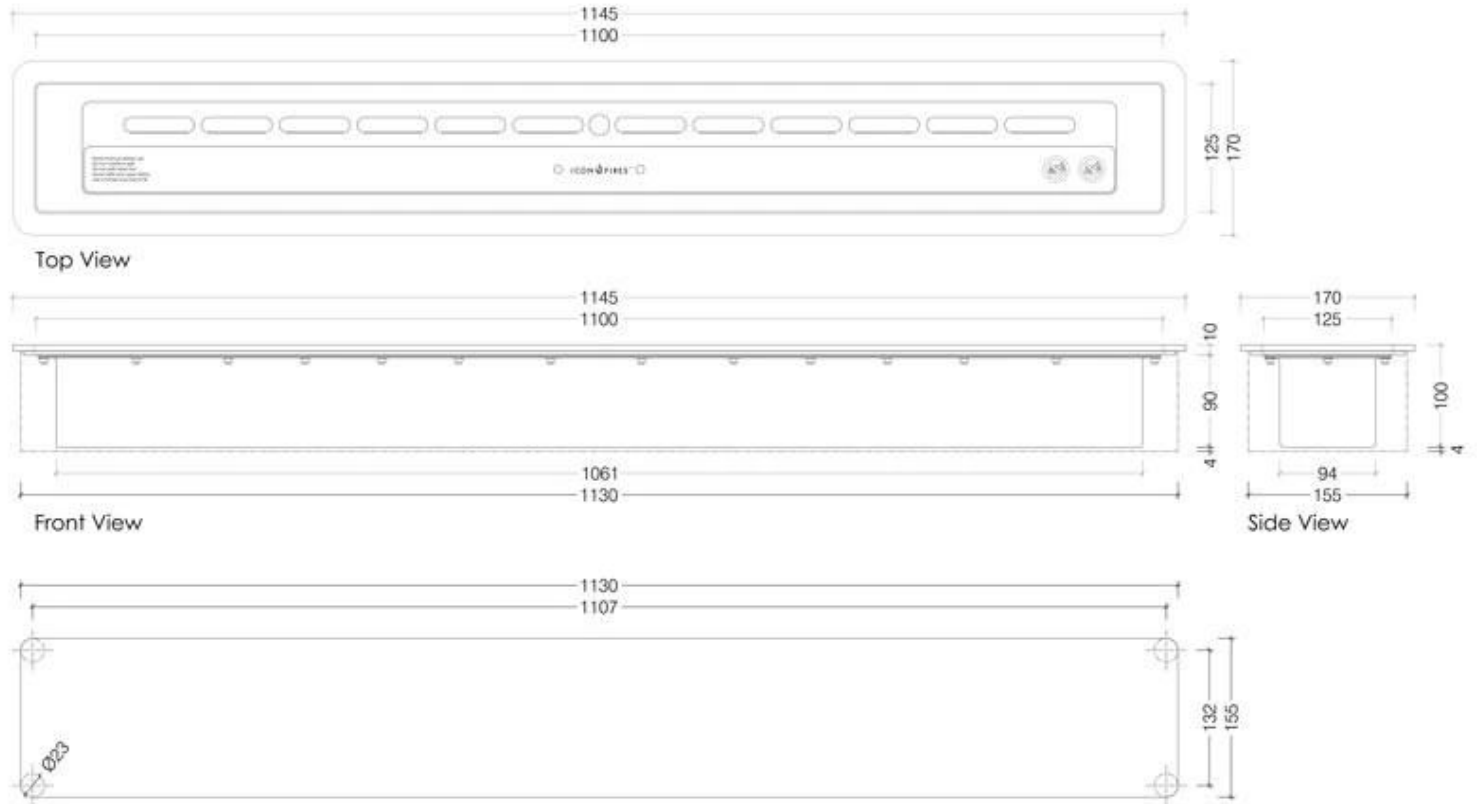

Slimline 1100 Biofuel Burner With Mount Plate