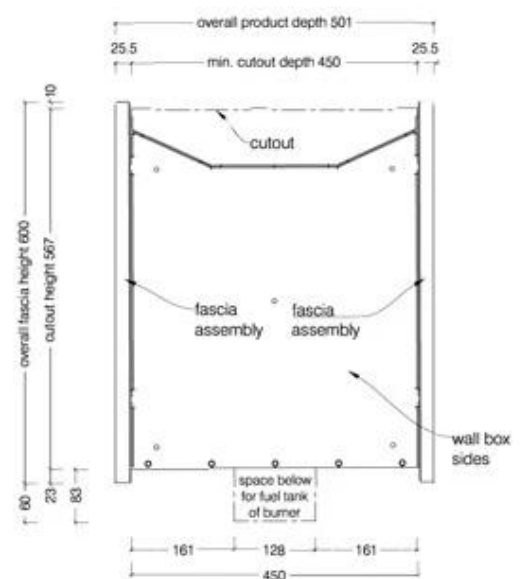

#### Mål og vægt

Bredde	110 cm
Højde	60 cm
Dybde	45 cm
Vægt	43,3 kg

Top View

Front View

Side View

### 1100 Double Sided Firebox for 800 Slimline Burner

© This drawing is copyright and remains the property of Signi Fires. It may not be retained, copied or used without written consent.