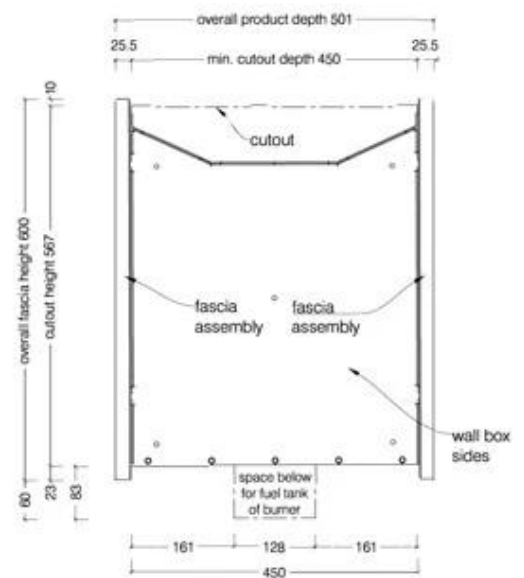

#### Størrelse

Højde	60 cm
Dybde	45 cm
Længde/bredde	110 cm
Vægt	43,3 kg

Top View

Front View

Side View

### 1100 Double Sided Firebox for 800 Slimline Burner

© This drawing is copyright and remains the property of Signi Fires. It may not be retained, copied or used without written consent.